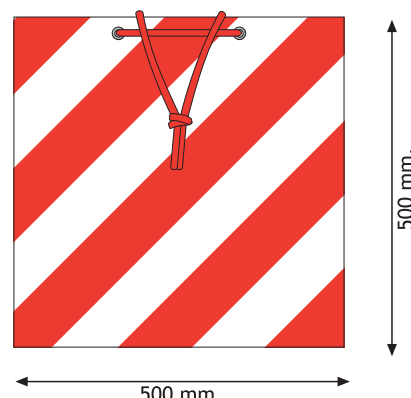

Cod. 90065 Pannello alluminio 500x500x1 mm. in pellicola classe 1 con due fori rivettati e corda.
Aluminium panel 500x500x1 mm. film class 1 with two riveted holes and rope.