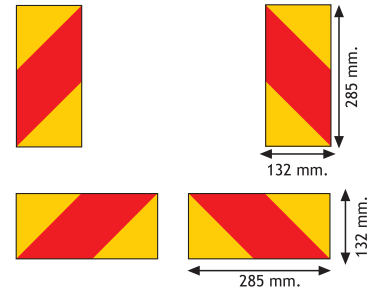

Fig. 2: Kit 4 pannelli autocarro
Kit 4 truck panels